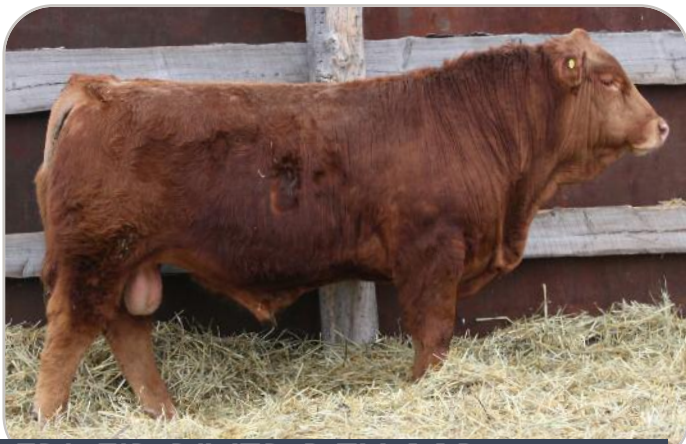

FRL FIR RIVER DEX 11D

Polled :: Purebred :: Bull :: Red

4

BW	ADJ WW	ADJ YW	01/07/2016			
80	718	1295	FRL 11D			
			CDGV161617			

JRI TOP RECRUIT 254U82

JRI TOP SECRET 253M75 ET
JRI MS COCOA 254S72
STON SECRET WEAPON 6S
DVE DAVIDSON MS JIM 23R

DVE DAVIDSON MS SECRET 19B

Stylish and deep with a great hair coat. His first calf mom did a excellent job. Excellent calving ease option.